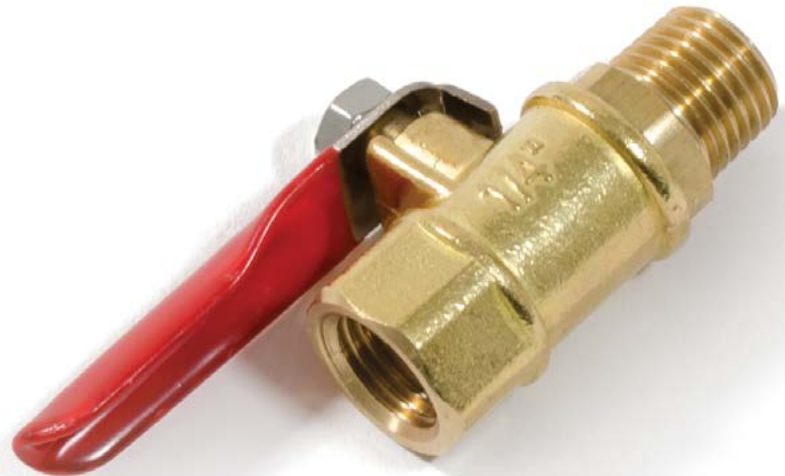

Pressure Regulator  
Part # 04-914

3/8" Brass Tee  
Part # 04-912

Auto Drain Unit  
Part # 04-924

Pressure Gauge  
Part # 04-915

Pressure Relief Valve (150 psi)  
Part # 04-916

RADEX® AIRLINE FILTER - PARTS | AIR MONITORING FILTRATION & SUPPLY

AIR MONITORING FILTRATION & SUPPLY | RADEX® AIRLINE FILTER - PARTS

# RADEX® AIRLINE FILTER PARTS

RADEX® AIRLINE FILTER - PARTS | 2 | AIR MONITORING FILTRATION & SUPPLY

Filter Lid (for 04-900)  
Part # 04-918

Brass Drain Tap  
Part # 04-922

3/8" Brass Nipple  
Part # 04-917