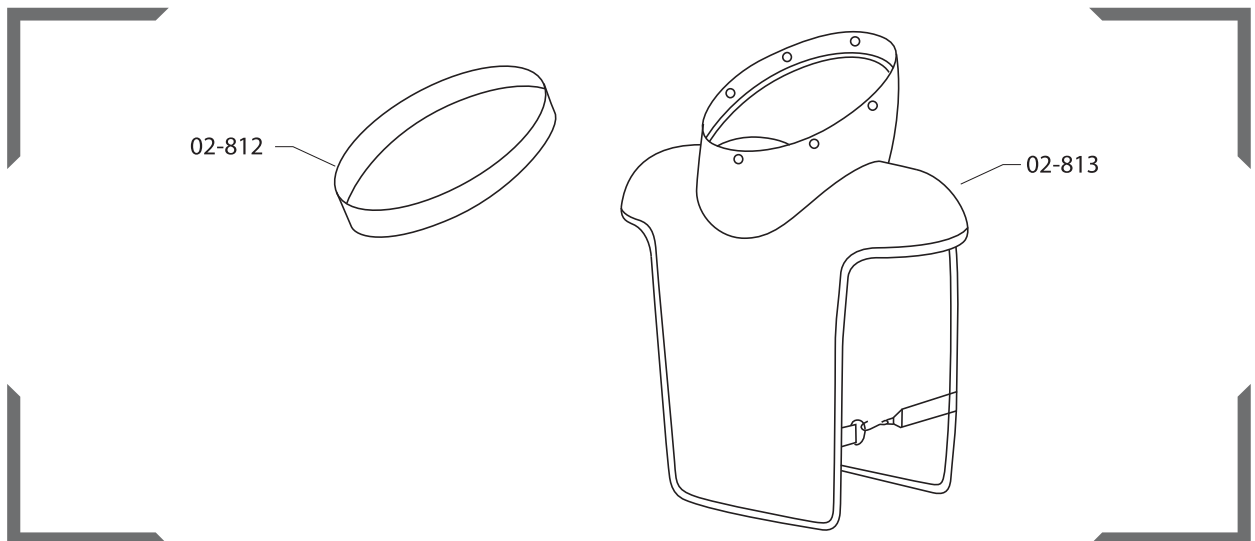

PARTS AND ACCESSORIES

VISOR AND LENSES *FIGURE 10.1*

Part No.	Description
02-804	Visor
02-805	Visor Strap
02-806	Cleat
02-807	Gasket Seal
02-808	Suspension Clip (pkt 4)

Part No.	Description
02-809	Head Suspension
02-810	Inner Lens (pkt 10)
02-811-015	Outer Lens (pkt 50)
02-816	Tear-off Lens

RESPIRATOR CAPES *FIGURE 10.2*

Part No.	Description
02-812	Cape Cover Band
02-813	Nylon Cape

PARTS AND ACCESSORIES CONTINUED

BREATHING TUBE & FLOW CONTROL DEVICES

FIGURE 10.3

Part No. Description

NV2021B Breathing Tube