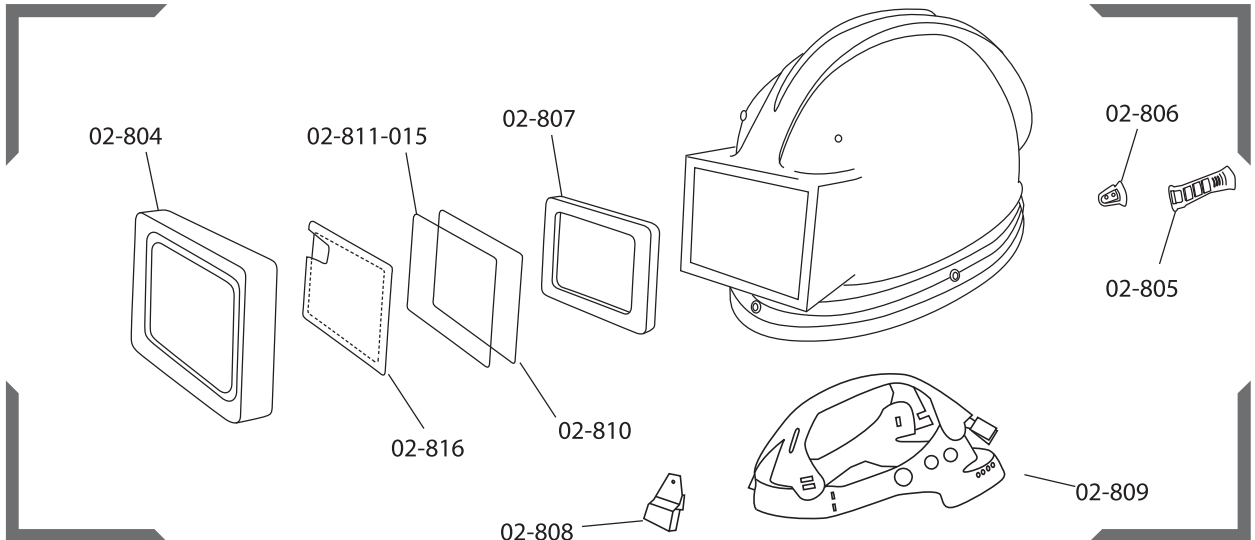

PARTS AND ACCESSORIES

VISOR AND LENSES *FIGURE 10.1*

Part No.	Description
02-804	Visor
02-805	Visor Strap
02-806	Cleat
02-807	Gasket Seal
02-808	Suspension Clip (pkt 4)

Part No.	Description
02-809	Head Suspension
02-810	Inner Lens (pkt 10)
02-811-015	Outer Lens (pkt 50)
02-816	Tear-off Lens

RESPIRATOR CAPES *FIGURE 10.2*

Part No.	Description
02-812	Cape Cover Band
02-813	Nylon Cape

PARTS AND ACCESSORIES CONTINUED

BREATHING TUBE & FLOW CONTROL DEVICES

FIGURE 10.3

Part No. Description

NV2021B Breathing Tube