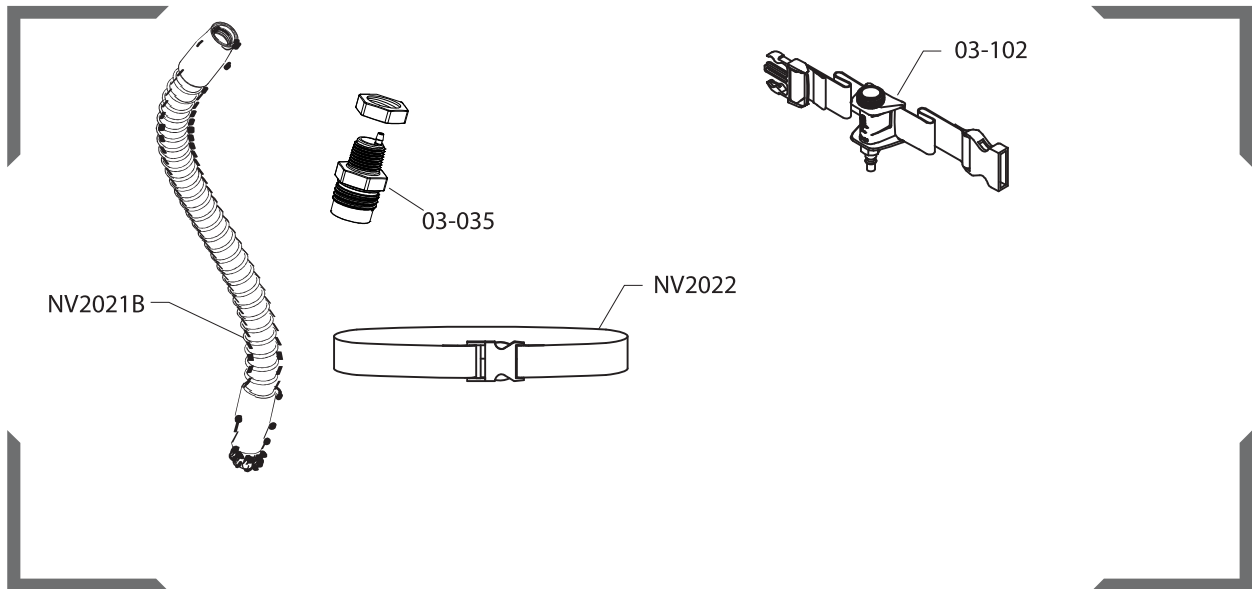

PARTS AND ACCESSORIES

VISOR AND LENSES *FIGURE 10.1*

Part No.	Description
02-804	Visor
02-805	Visor Strap
02-806	Cleat
02-807	Gasket Seal
02-808	Suspension Clip (pkt 4)

Part No.	Description
02-809	Head Suspension
02-810	Inner Lens (pkt 10)
02-811-015	Outer Lens (pkt 50)
02-816	Tear-off Lens

RESPIRATOR CAPES *FIGURE 10.2*

Part No.	Description
02-812	Cape Cover Band
02-813	Nylon Cape

PARTS AND ACCESSORIES CONTINUED

BREATHING TUBE & FLOW CONTROL DEVICES

FIGURE 10.3

Part No. Description

NV2021B Breathing Tube

03-035 Breathing Tube Adaptor (to upgrade the ASTRO® from the NV2021 to the NV2021B)

NV2022 Belt

03-102 Constant Flow Valve

⚠ WARNING

Use only exact, authentic RPB® replacement parts (marked with the RPB® logo and part number), and only in the specified configuration. Using incomplete or inappropriate equipment, including the use of counterfeit or non-RPB® parts, can result in inadequate protection and will void the approval of the entire respirator assembly.